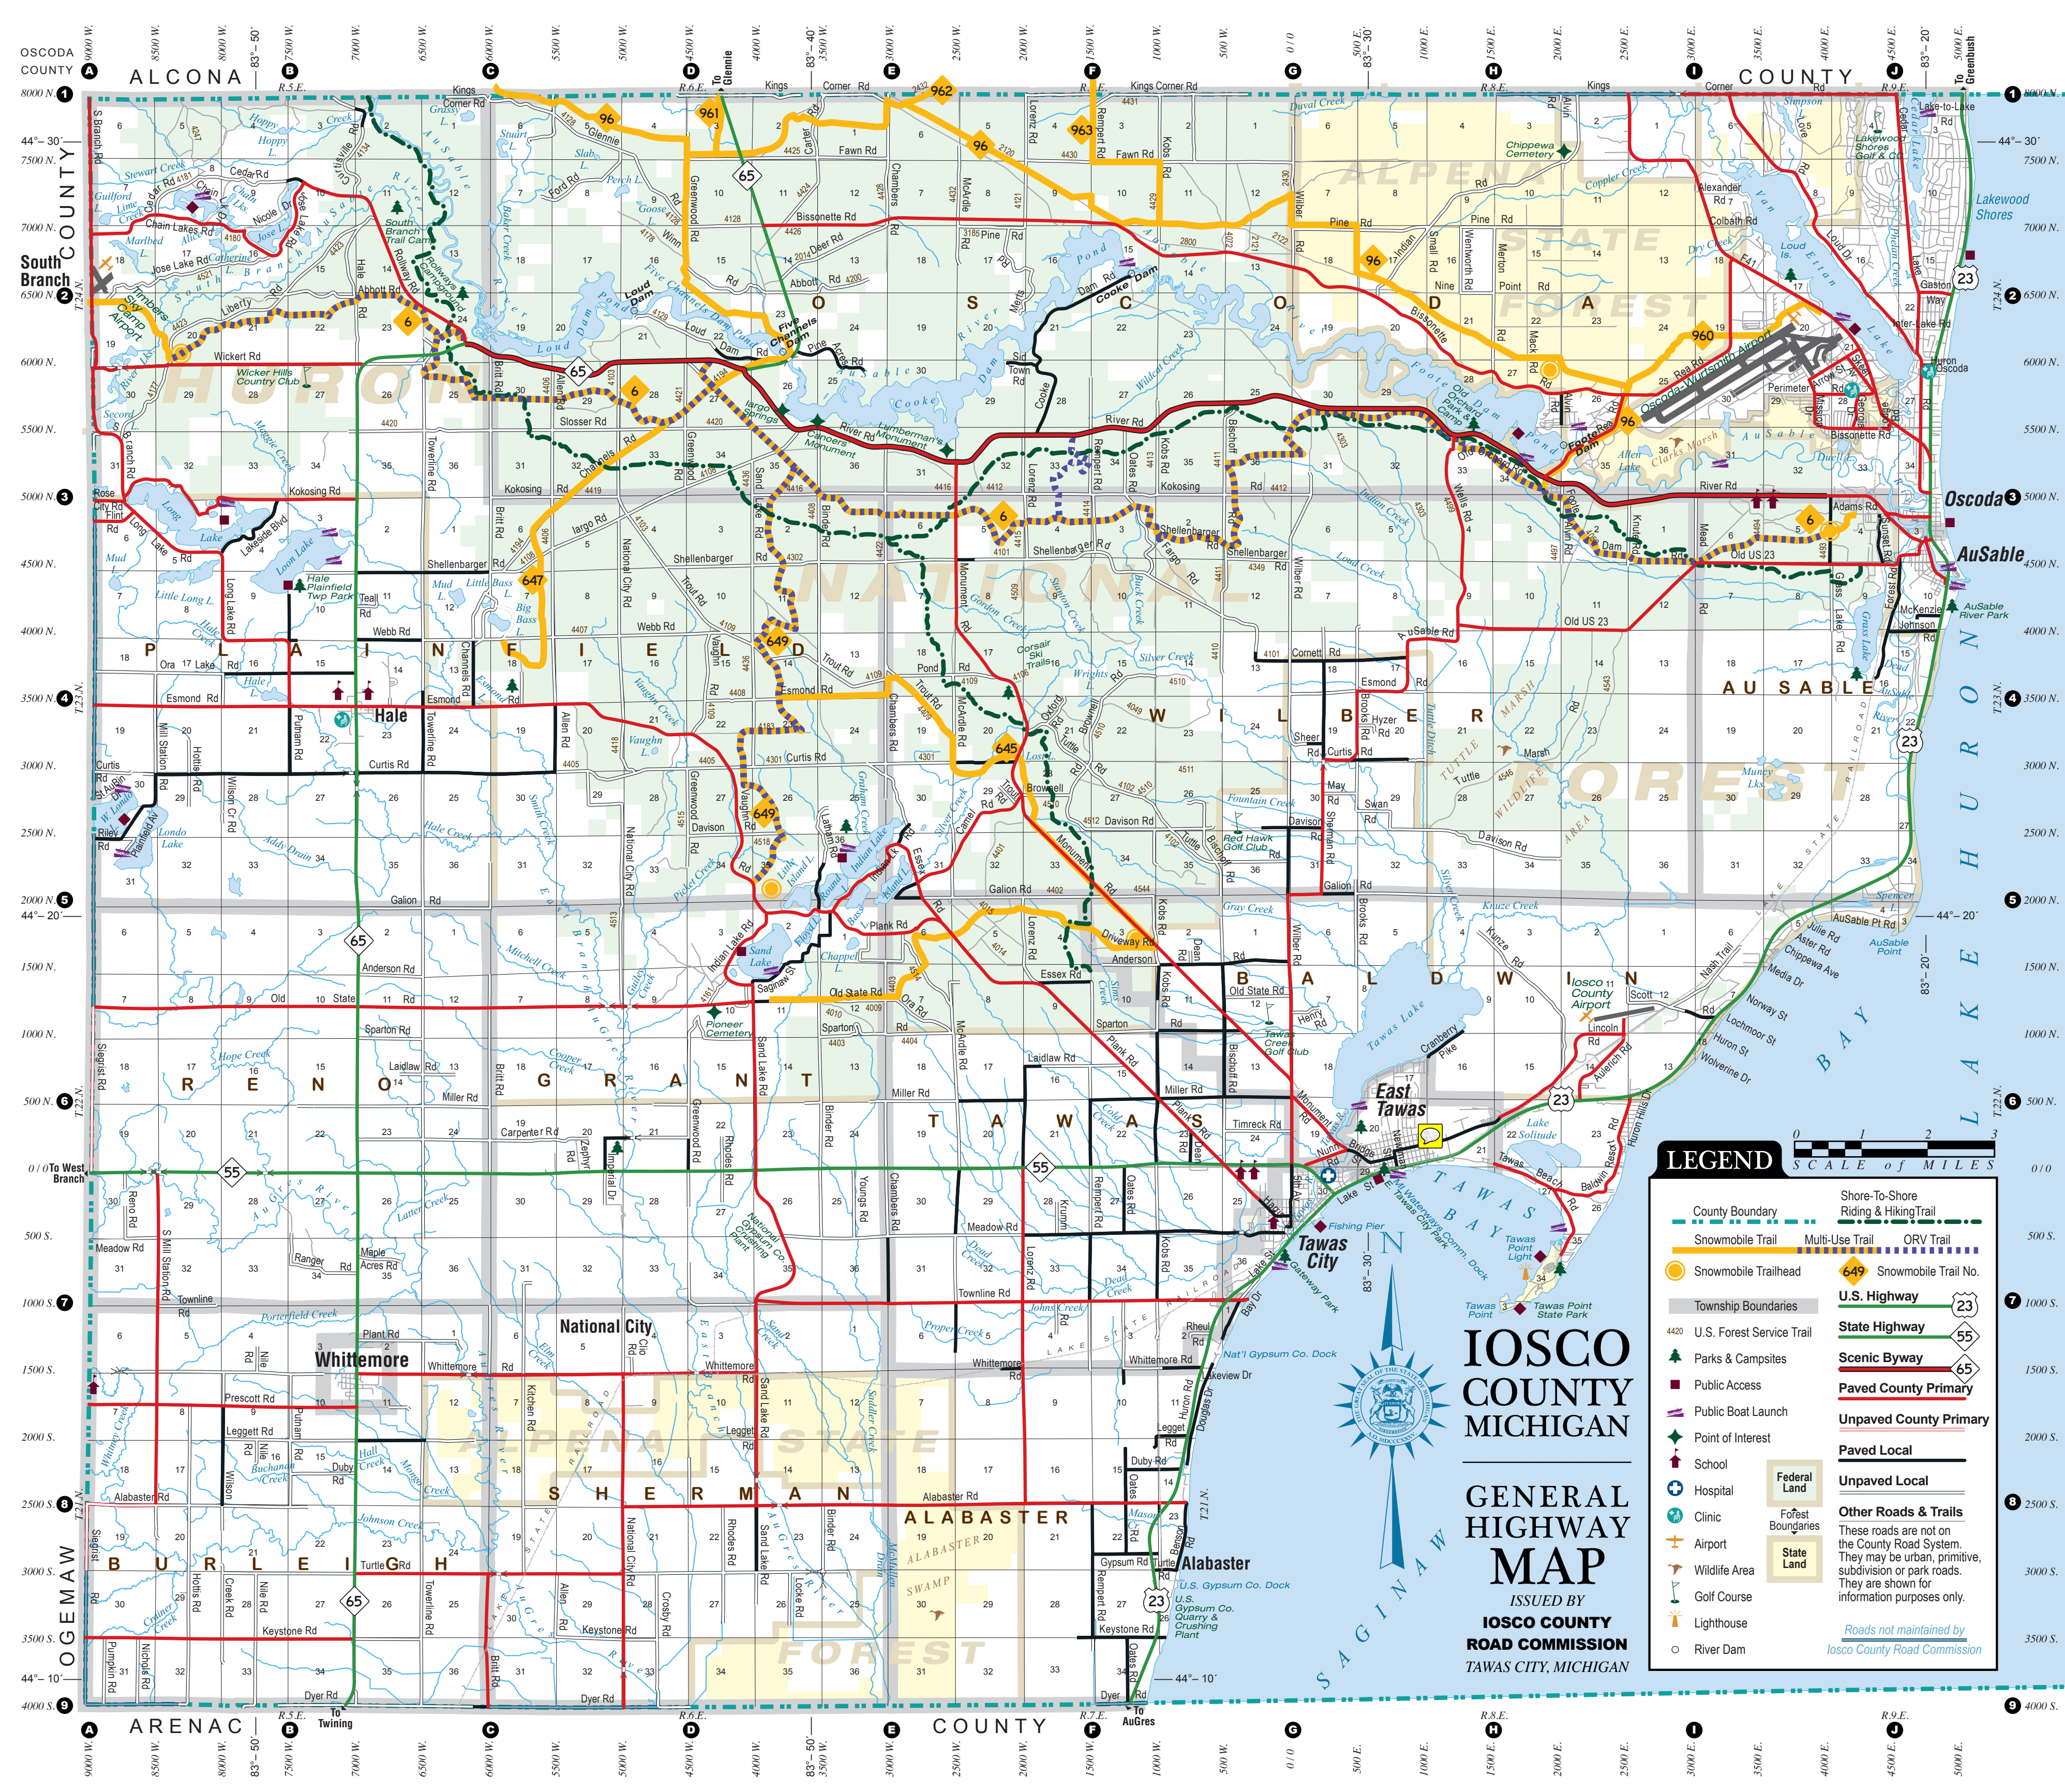

EXAMPLE: 1000 N. Sand Lake Road is 2 miles North of M-55.

LEGEND

	County Boundary		Shore-To-Shore Riding & Hiking Trail
	Snowmobile Trail		Multi-Use Trail
	Snowmobile Trailhead		ORV Trail
	Township Boundaries		Snowmobile Trail No. 649
	Parks & Campsites		U.S. Highway 23
	Public Access		State Highway 55
	Public Boat Launch		Scenic Byway 65
	Point of Interest		Paved County Primary
	School		Unpaved County Primary
	Hospital		Paved Local
	Clinic		Unpaved Local
	Airport		Other Roads & Trails
	Golf Course		These roads are not on the County Road System. They may be urban, primitive, subdivision or park roads. They are shown for information purposes only.
	Lighthouse		Roads not maintained by Iosco County Road Commission
	River Dam		

SCALE OF MILES

0 1 2 3

IOSCO COUNTY MICHIGAN

GENERAL HIGHWAY MAP

ISSUED BY
IOSCO COUNTY ROAD COMMISSION
TAWAS CITY, MICHIGAN